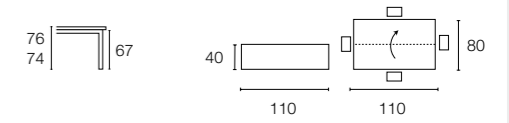

Olivia Flash book

Design: S.T.C.