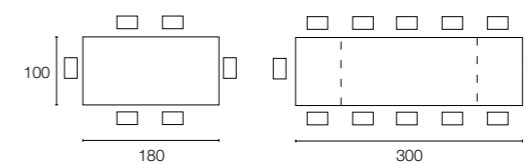

Parentesi

Design: Stefano Cavazzana/S.T.C.

CS/4027-R