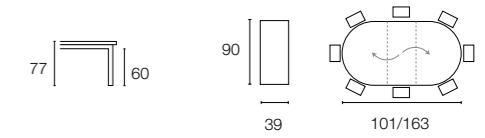

Buondì

Design: S.T.C.

CS/377