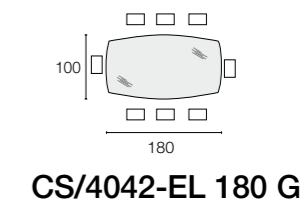

Seven

Design: S.T.C.

Copyright © Calligaris s.p.a.

	GB	GFL	GK	GN	GTG	GTR	GXW
CS/4042-RC 130 G	•	•	•	•		•	•
CS/4042-RC 160 G	•	•	•	•		•	•
CS/4042-RC 180 G	•	•		•	•	•	
CS/4042-RD 110 G	•	•	•	•		•	•
CS/4042-EL 180 G				•		•