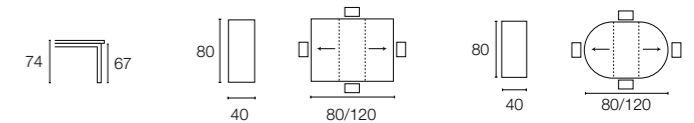

CS/35-R

CS/35-O