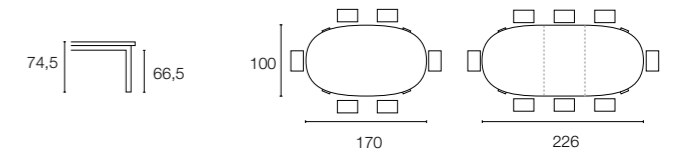

Atelier

Design: S.T.C.

CS/398-E

P03

P64

P81

P87

P128

P201