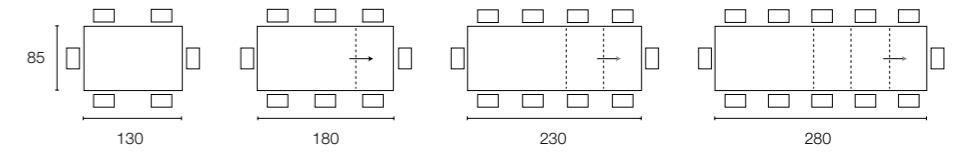

Convoy

Design: S.T.C.

CS/4047-MST

P77

P649

P650

P810

P111

P421