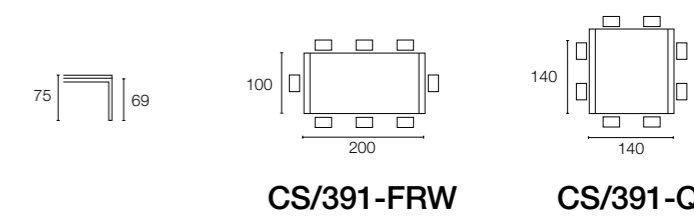

Modern fix wood

Design: S.T.C.

	P64	P87	P128	P201
CS/391-FRW	•		•	•
CS/391-Q	•	•	•