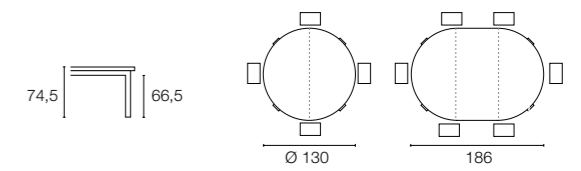

# Atelier round

Design: S.T.C.

CS/398-RD

P64

P87

P128

SEDIA CHAIR  
DYNA CS/1073