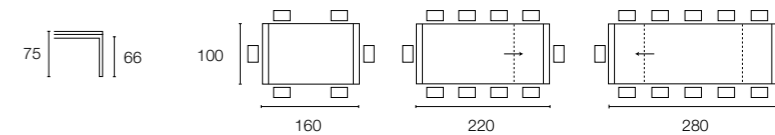

Modern extralarge

Design: S.T.C.

CS/391-XLR