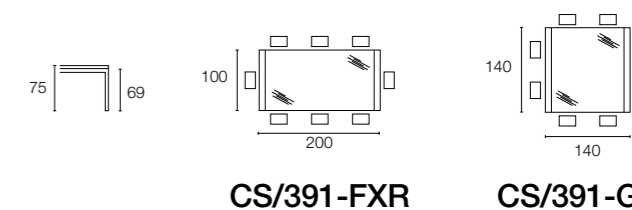

CS/391-FXR

CS/391-GQ

CS/391-FXR	P63	P64	P128	P201
GB	•	•		•
GK		•	•	
GXW		•	•	

CS/391-GQ	P63	P64	P128
GB	•	•	
GK		•	•
GXW		•	•