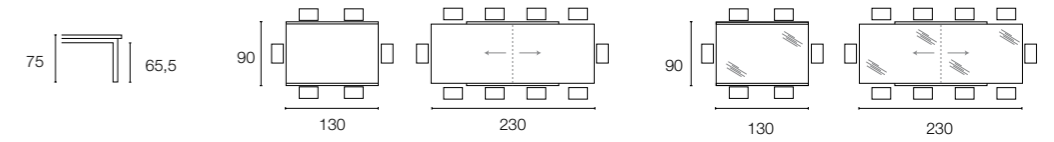

Duo

Design: S.T.C.

CS/358-L

CS/358-V