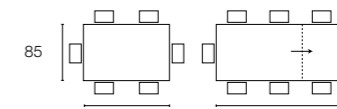

Epoque

Design: Stefano Cavazzana/S.T.C.

CS/4037-MV 130