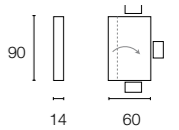

Quadro

Design: S.T.C.

CS/08