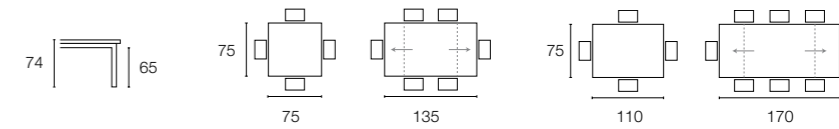

CS/34-Q

CS/34-R