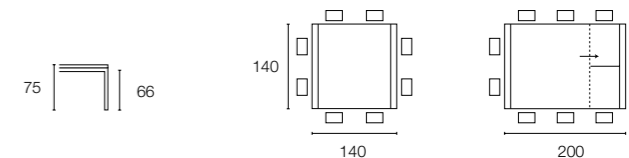

Modern wood

Design: S.T.C.

CS/391-QR