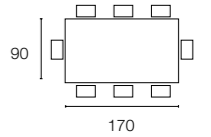

# Freeze

Design: Archirivolto

SEDIA CHAIR  
ICE CS/1038

Copyright © Calligaris s.p.a.

CS/4041-RC 130W

CS/4041-RC 170W

P64

P128