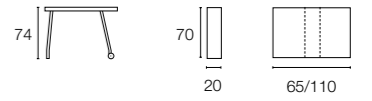

Olivia Fast

Design: Lucci & Orlandini

CS/30