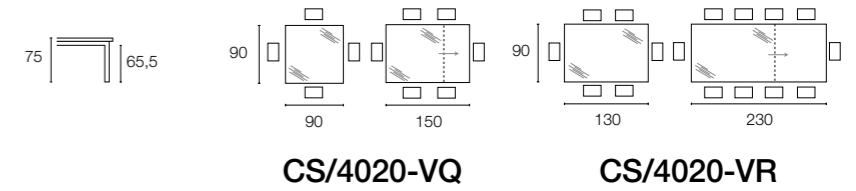

Host

Design: Edi & Paolo Ciani

Copyright © Calligaris s.p.a.

	P64_GN	P101_GN	P128_GK	P128_GN
CS/4020-VQ	•	•	•	•
CS/4020-VR	•	•	•	•