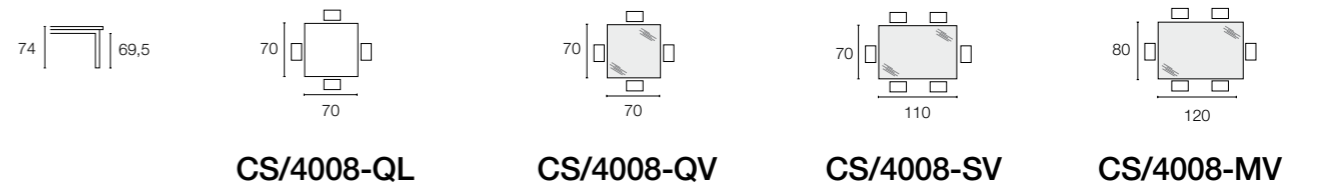

Stealth glass

Design: S.T.C.

Copyright © Calligaris s.p.a.

	GK	GN	P01	P03	P87
CS/4008-QV	•	•			
CS/4008-SV	•	•			
CS/4008-MV	•	•			
CS/4008-QL			•	•	•