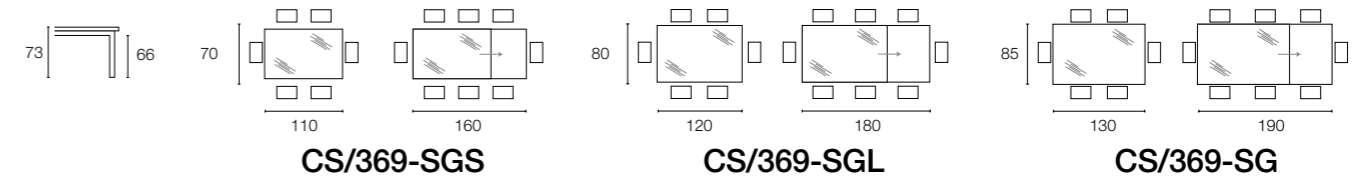

Avantgarde glass

Design: S.T.C.

SEDIA CHAIR
WIND CS/92-P

Copyright © Calligaris s.p.a.

P95

GN

GXW

TEMPERED

P915

	GN	GXW
CS/369-SG	•	•
CS/369-SGL	•	
CS/369-SGS	•