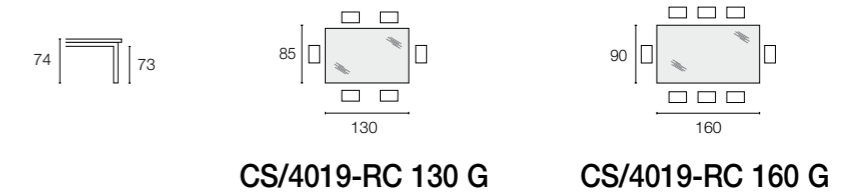

Play

Design: Edi & Paolo Ciani

Copyright © Calligaris s.p.a.

	GB	GFL	GK	GN	GTR	GXW	P64
CS/4019-RC 130 G	•	•	•	•	•	•	
CS/4019-RC 160 G	•	•	•	•	•	•	
CS/4019-RC 170 W							•