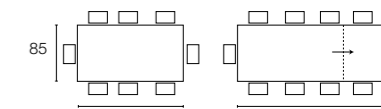

CS/4037-MV 160