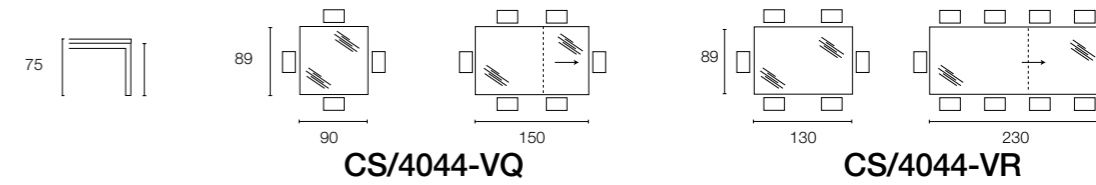

Key

Design: S.T.C.

SEDIA CHAIR
WIEN CS/1091

Copyright © Calligaris s.p.a.