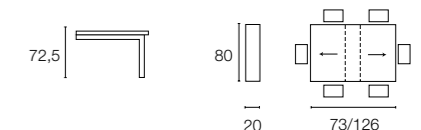

Spazio

Design: S.T.C.

CS/07