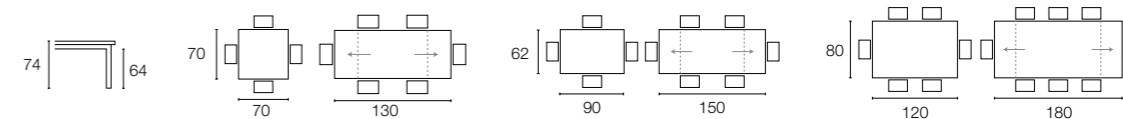

# Zip

Design: S.T.C.

SEDIA CHAIR  
MADEIRA CS/1006

Copyright © Calligaris s.p.a.

CS/29-Q

CS/29-M

CS/29-L

P01