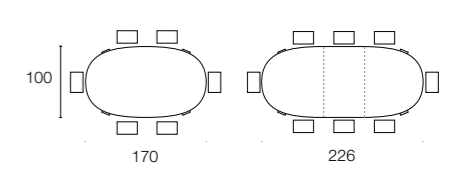

Regency

Design: S.T.C.

CS/4030-E