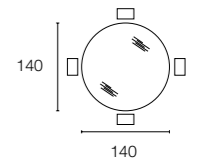

# Odyssey fix glass

Design: S.T.C.

SEDIA CHAIR  
SWING CS/1010

CS/4043-FEL G

CS/4043-FRD G

P77

GB

GXW