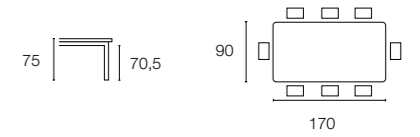

Duke

Design: Stefano Cavazzana

CS/4016