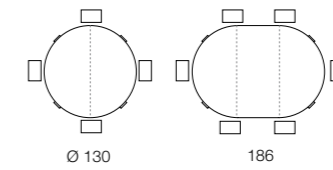

CS/4030-RD