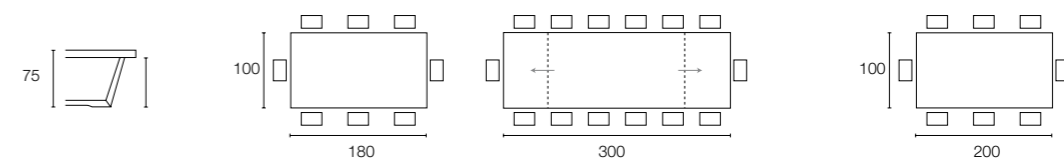

Prince

Design: Stefano Cavazzana

CS/4048-R

CS/4048-FRW