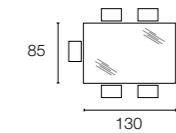

CS/369-FX S