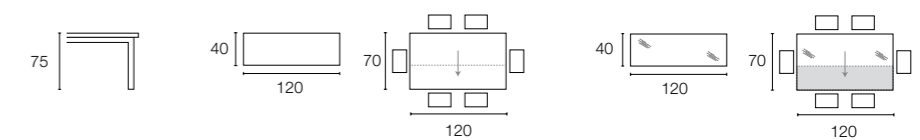

Performance consolle

Design: S.T.C.

CS/4032-ML

CS/4032-MV

P77 P95
P934
GAL GN GRL TEMPERED
P934
P83

	P934	P934	GN	P83	GRL	P83	GAL	P83
	CS/4032-ML	•						
	CS/4032-MV		•	•	•	•